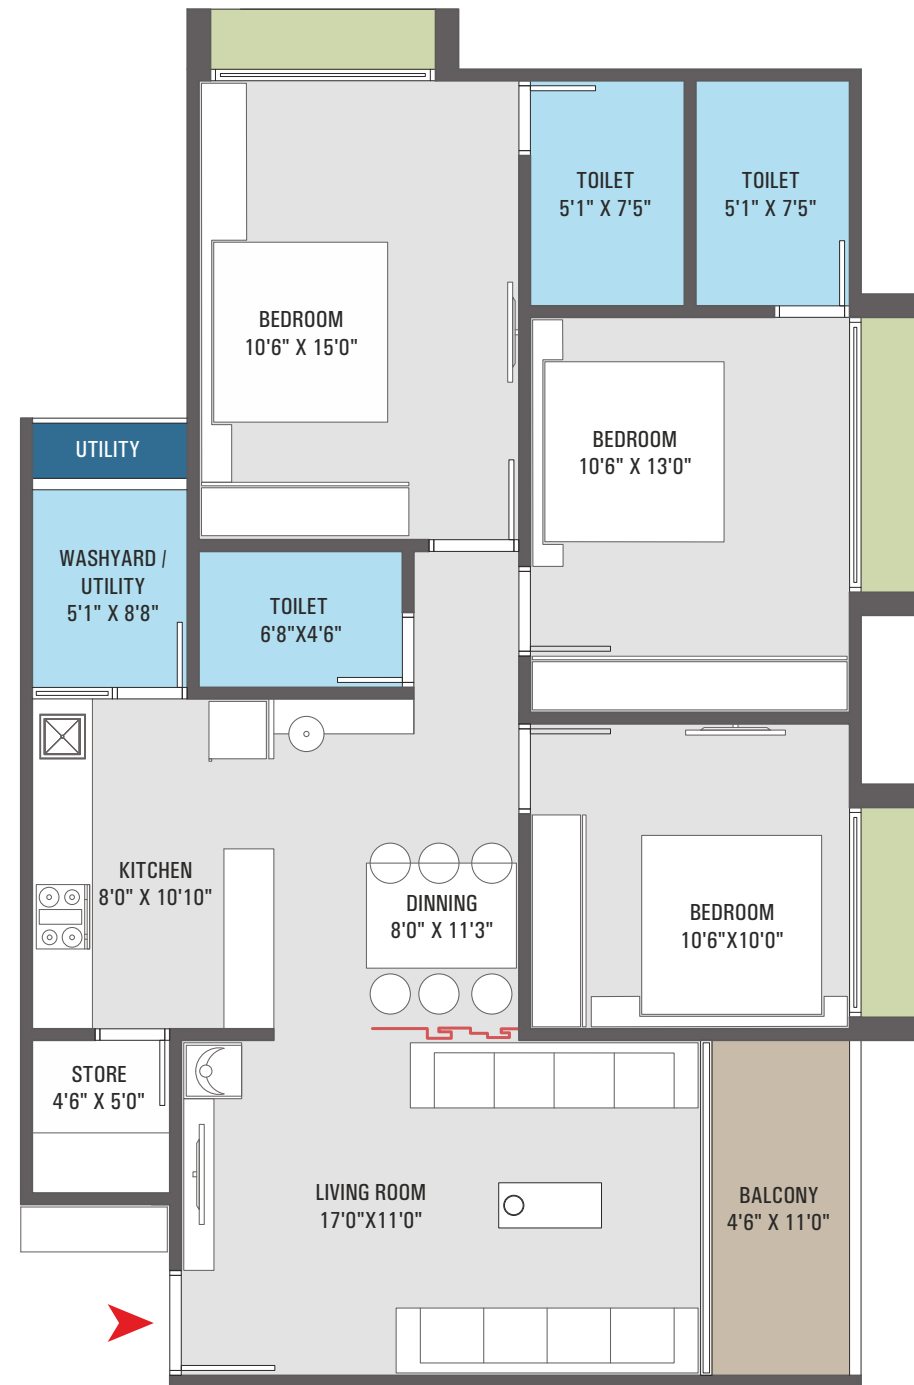

elite greens

2 & 3 BHK LIVING SPACE

3 BHK BLOCK - A

2 BHK BLOCK B | C | D

SPECIFICATIONS

FLOORING
Living / Dining : Vitrified Tiles

BEDROOM
Vitrified Tiles

KITCHEN
Vitrified Tiles, Granite Platform with S.S.Sink, Kota Stone floor in Wash Area